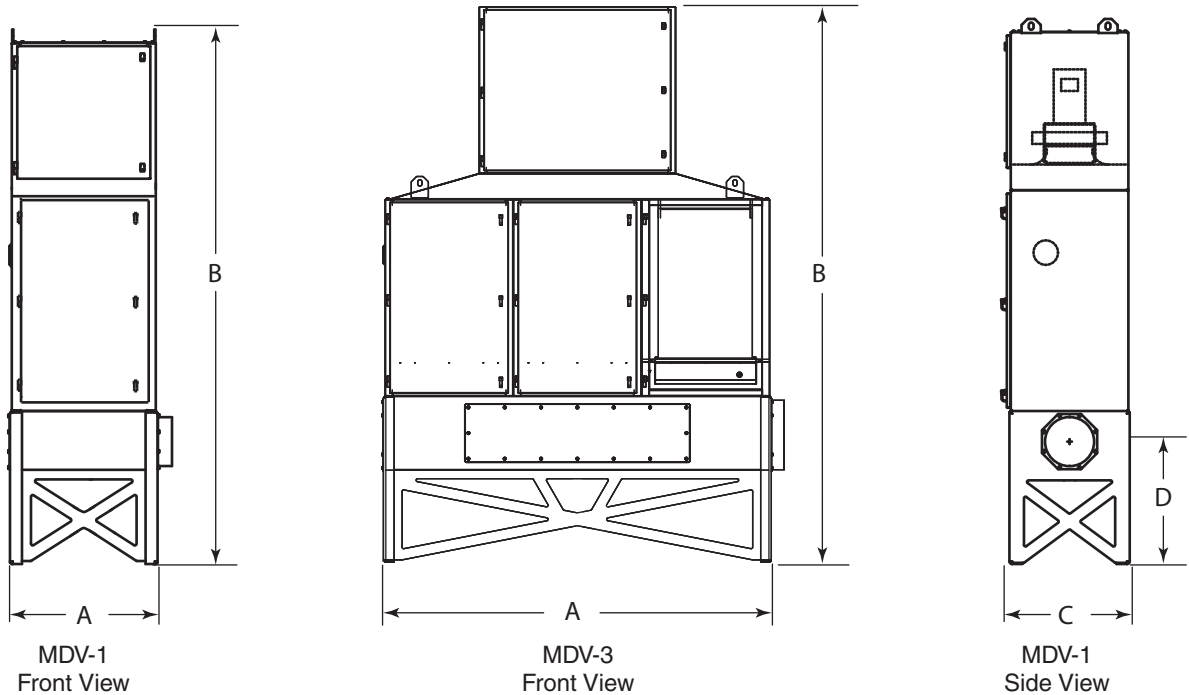

MDV-3

MDV-1

- Three-stage filtration for high filtration efficiency and optimum filter life.
- Versatile design handles coolant mist, wetted dust and swarf, liquids and smoke in tough applications.
- High efficiency airfoil fan maximizes performance and reduces operating costs.
- Vertical orientation enhances filter drainage and improves vee-bag filter life.
- Variety of design layouts and filter choices for both flexibility and expandability.
- Larger custom sizes available.

## Dimensions & Specifications

Model	Nominal Airflow** (cfm)	Filter Area Primary Filter (ft <sup>2</sup> )	Motor (hp)	Inlet Collar (in)	Dimensions (inches)				Shipping Weight (lbs)
					A	B	C	D	
MDV-1	1000 2000	126	1.5 3	10	30.8	113.6	25.1	25.5	790
MDV-2	2000 4000	252	3 7.5	14	60.8	127.9	25.1	28.8	1325
MDV-3	3000 6000	378	5 10	16	90.8	129.9	25.1	29.8	1800